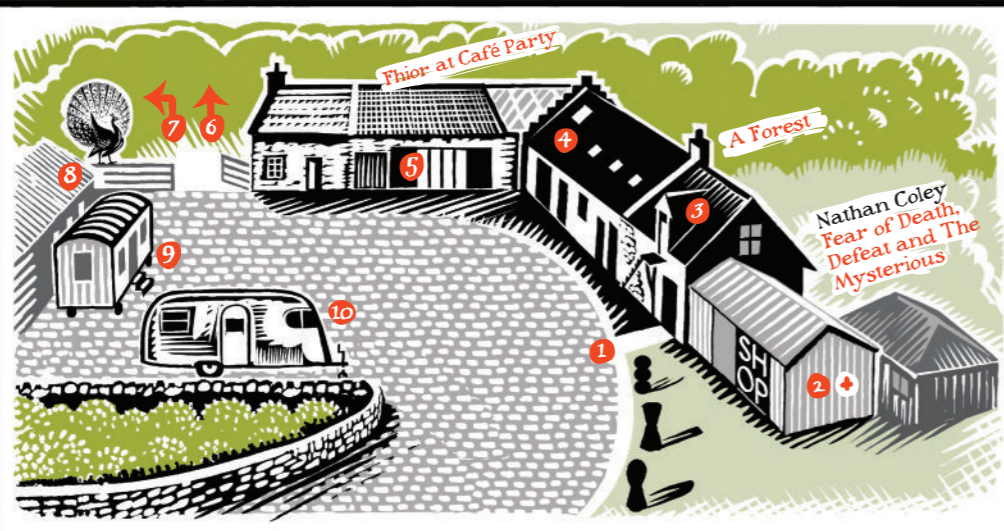

A MAP OF JUPITER ARTLAND

THE Steadings

- 1 TICKETS & INFORMATION
- 2 SHOP
- 3 THE TIN ROOF GALLERY
- 4 STEADINGS GALLERY
- 5 FHIOR AT CAFÉ PARTY
Table-service café & dining
- 6 WOODLAND CLASSROOMS
Follow path to rear of 5
- 7 GATEWAY
Follow path to rear of 5
- 8 TOILETS
- 9 ART HUT
- 10 SILVER STREAK
Take-away & outdoor seating
- ⊕ FIRST AID POINT

Welcome to Jupiter Artland. A walk around the artworks will take you about two hours but take longer if you wish. Set off in whichever direction you like and see the artworks in whichever order you like. This map shows you where the artworks are in relation to each other, the house, the

Steadings and the other landmarks. But there is no set route. Make your own journey. Discover and enjoy.

Look out for information signs ★ commemorating the locations of former temporary exhibitions and our Emerging Artist programme.