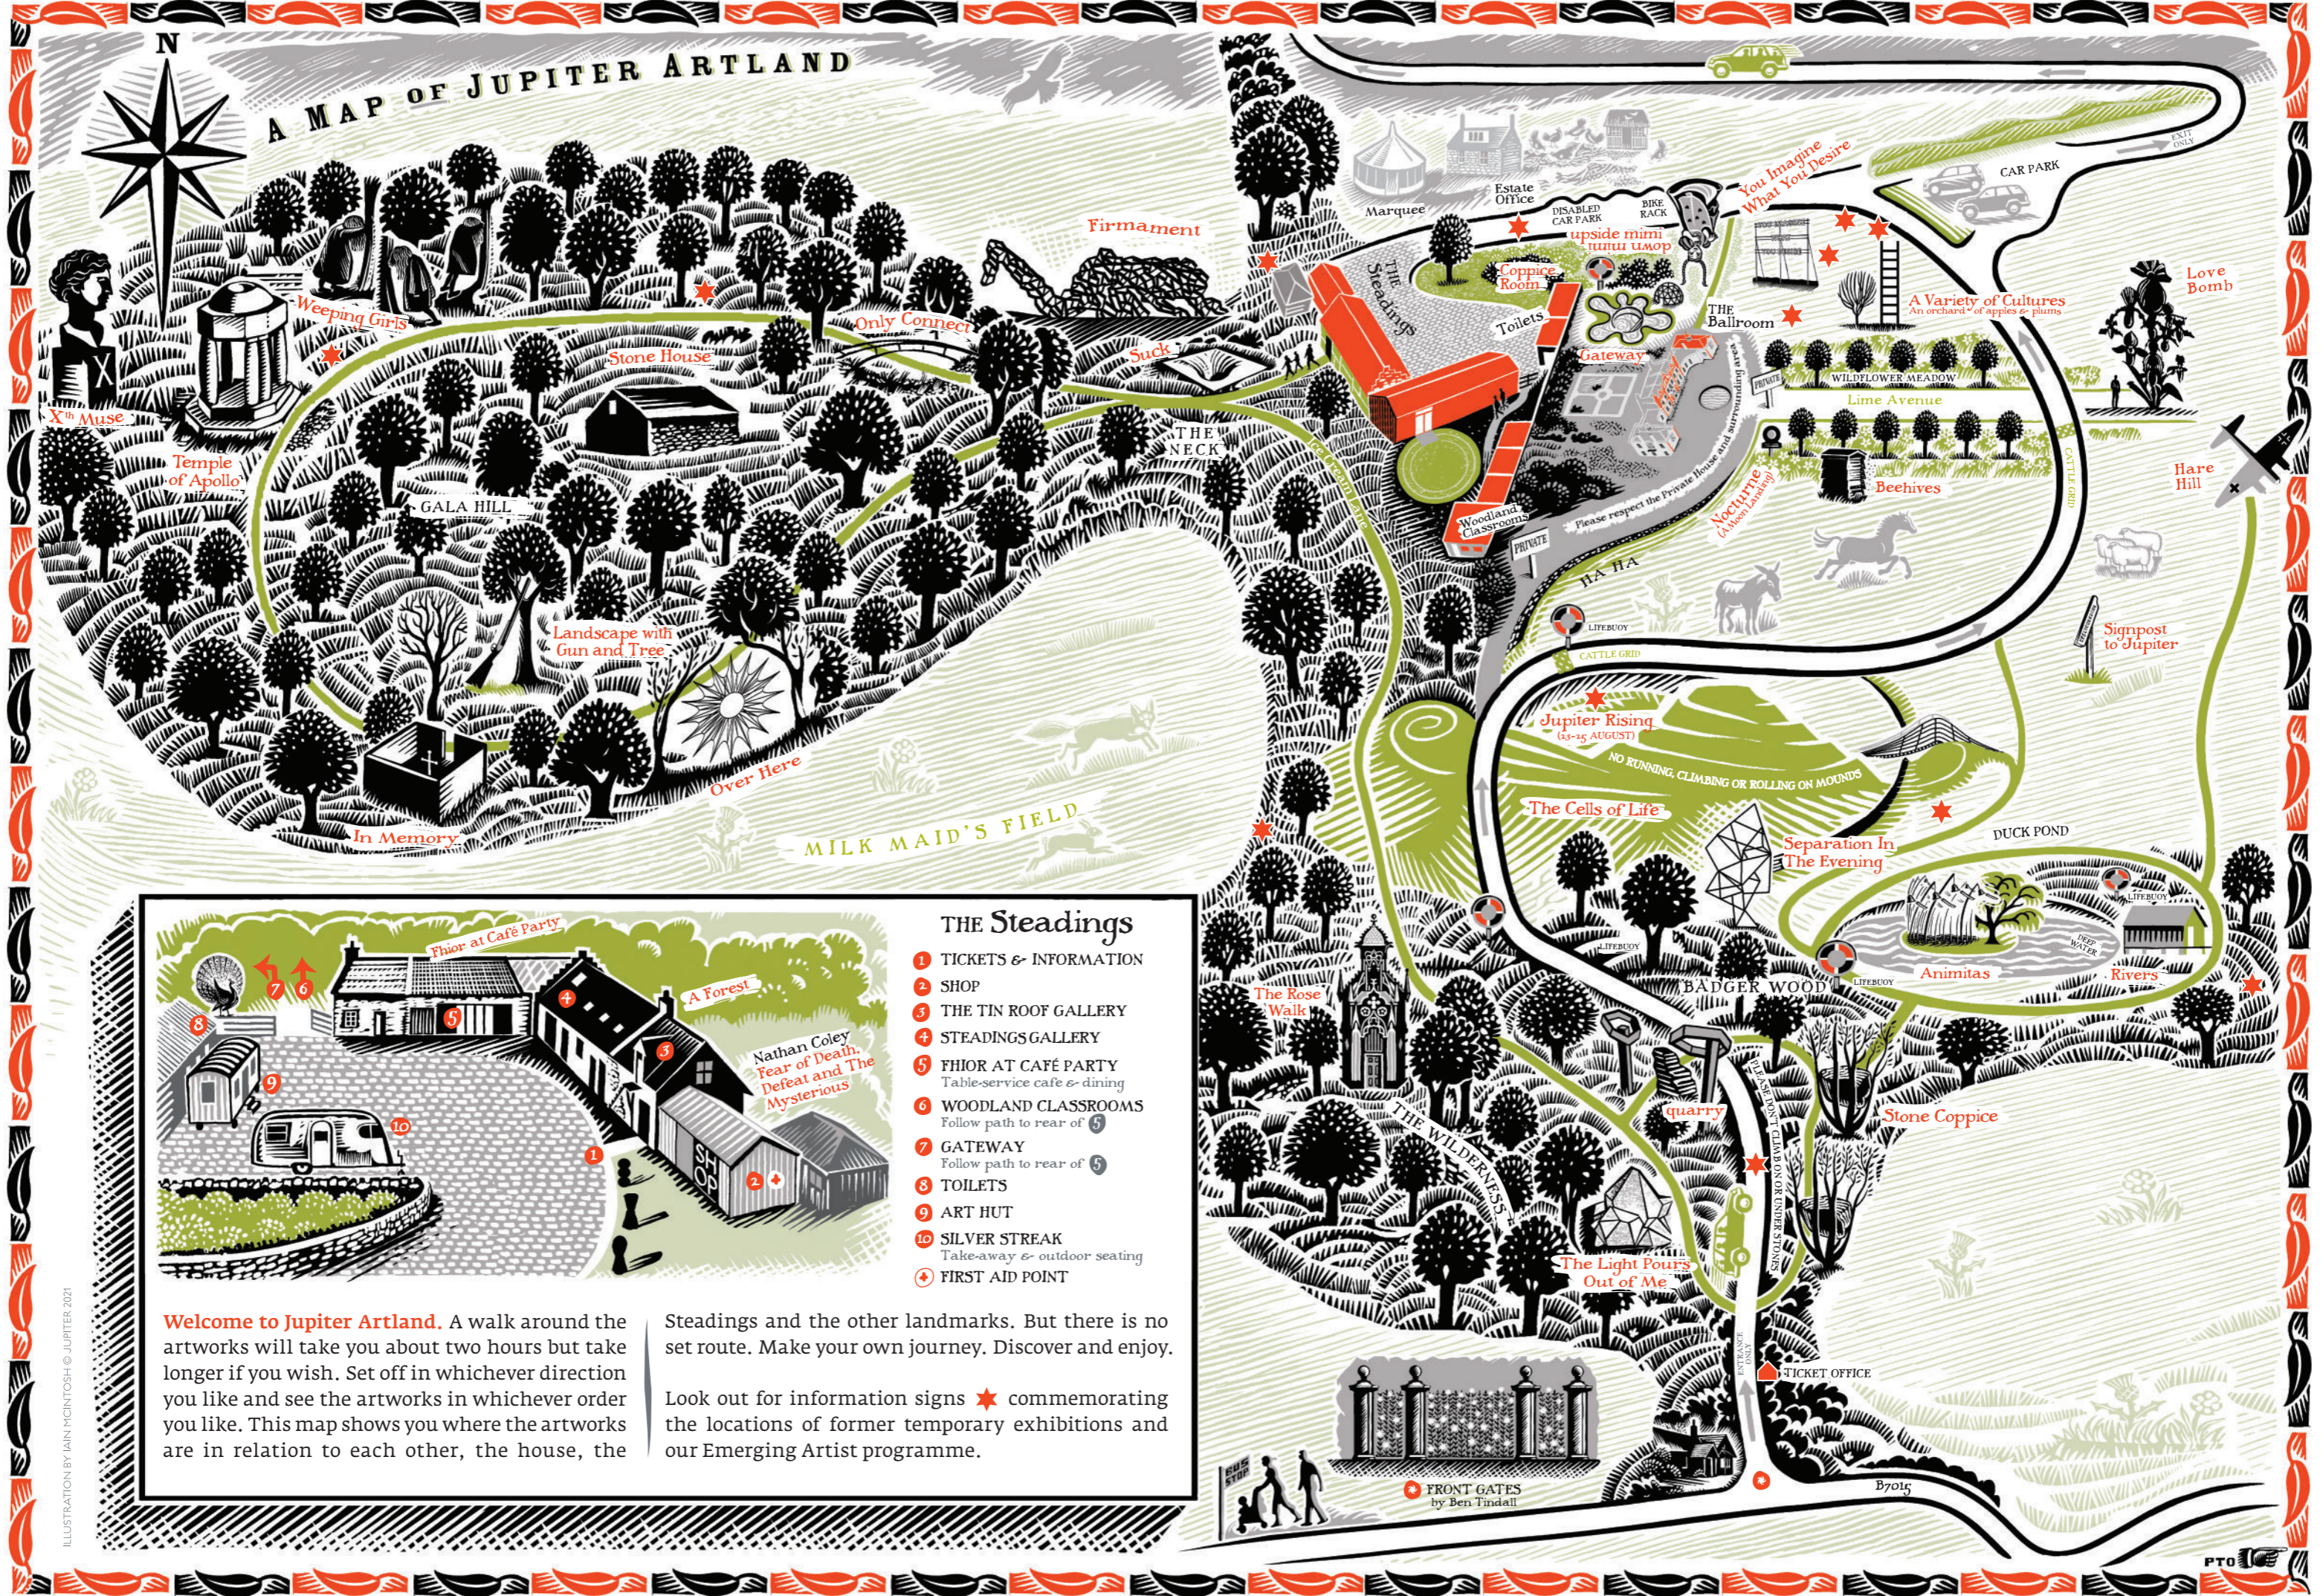

A MAP OF JUPITER ARTLAND

THE Steadings

- 1 TICKETS & INFORMATION
- 2 SHOP
- 3 THE TIN ROOF GALLERY
- 4 STEADINGS GALLERY
- 5 FHIOR AT CAFÉ PARTY
Table-service café & dining
- 6 WOODLAND CLASSROOMS
Follow path to rear of 5
- 7 GATEWAY
Follow path to rear of 5
- 8 TOILETS
- 9 ART HUT
- 10 SILVER STREAK
Take-away & outdoor seating
- ⊕ FIRST AID POINT

Welcome to Jupiter Artland. A walk around the artworks will take you about two hours but take longer if you wish. Set off in whichever direction you like and see the artworks in whichever order you like. This map shows you where the artworks are in relation to each other, the house, the

Steadings and the other landmarks. But there is no set route. Make your own journey. Discover and enjoy.

Look out for information signs ★ commemorating the locations of former temporary exhibitions and our Emerging Artist programme.